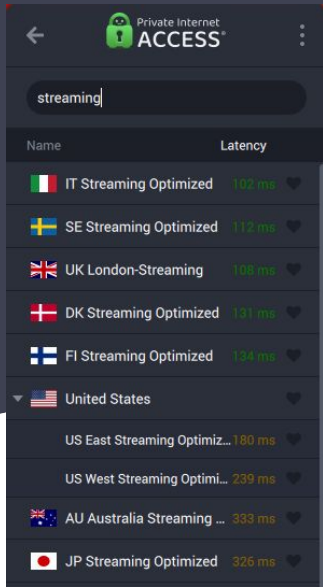

Discover the optimized streaming servers in the app

Find the Best Server for Your Needs

Some streaming services can be enjoyed using general traffic servers located in the region; others have optimized servers. Here are your connection options.

Streaming platform	Country	Compatible with general servers	Optimized server available
NETFLIX Disney+ prime hulu	US	✓	✓
HBO MAX xEUROSPORT	US	✓	✓
YouTubeTV crunchyroll NBC Sports	US	✗	✓
NETFLIX CBC	Canada	✓	✗
NETFLIX prime BBC iPlayer	UK	✗	✓
NETFLIX	AU, BR, NL, TR	✓	✗
Sevens	Austria	✓	✗
play+ S NOW	Australia	✗	✓
auvio	Belgium	✓	✗
NETFLIX HBO MAX prime	Denmark	✓	✓
HBO MAX C MORE YLE ruutu	Finland	✓	✓
NETFLIX france-tv CANAL+	France	✓	✗
NETFLIX Disney+ hotstar	India	✓	✗
prime Rai Play	Italy	✓	✓
NETFLIX Disney+	Italy	✗	✓
AbemaTV U-NEXT	Japan	✗	✓
NETFLIX prime	Japan	✗	✓
NETFLIX HBO MAX	Spain	✓	✗
NETFLIX HBO MAX C MORE TV4 Play	Sweden	✓	✓